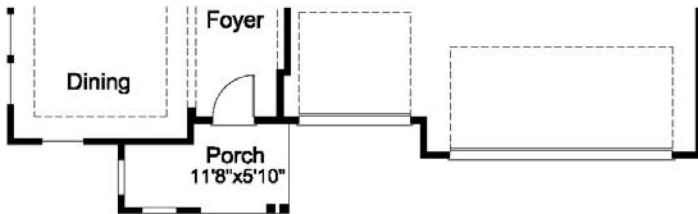

Euro Elevation

Northwest Elevation