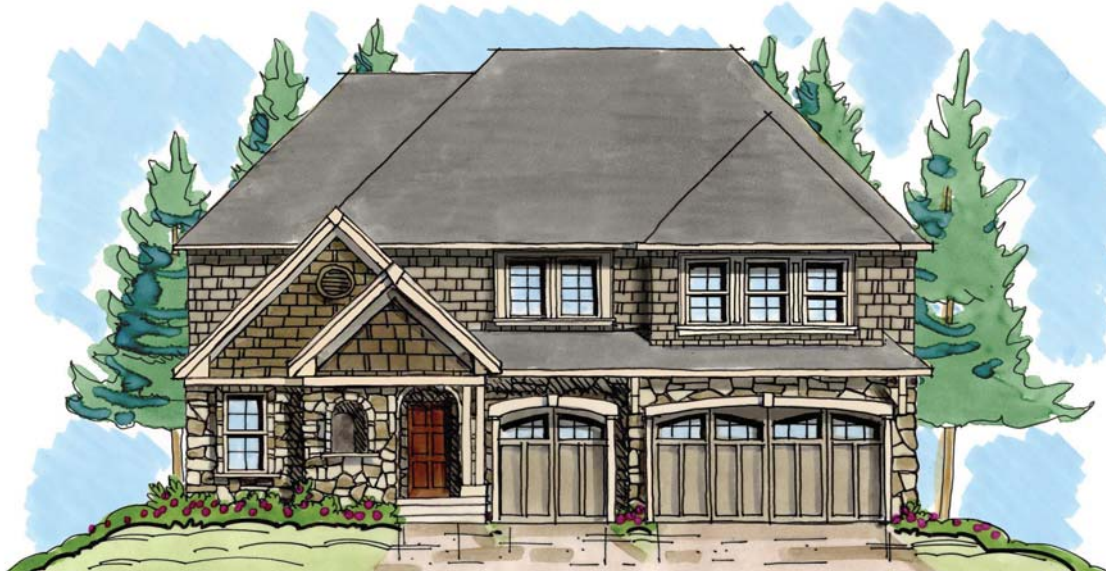

Avalon w/ Basement

Euro
4,295 Sq. Ft.

Northwest
4,380 Sq. Ft.

Renaissance-Homes.Com

 **RENAISSANCE HOMES**TM

Winner, 32 Street of Dreams Award. Celebrating building locally for over 23 years. We are committed to constantly improving and updating our homes. Artist renderings may not exactly represent final product. Pricing and availability subject to change without notice. Square footage noted is approximate. 5/19/09

Avalon w/ Basement

For plan and location specific questions, please contact your Community Manager.
 Plan may be reversed to accommodate homesite grade and layout. Square footage noted is approximate. 5/19/09