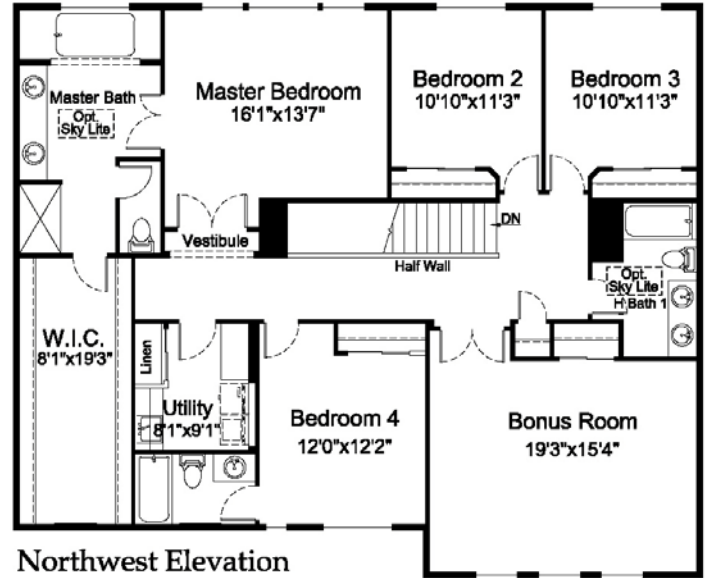

Avalon w/ Basement

Euro
4,295 Sq. Ft.

Northwest
4,380 Sq. Ft.

Renaissance-Homes.Com

 **RENAISSANCE HOMES**TM

Winner, 32 Street of Dreams Award. Celebrating building locally for over 23 years. We are committed to constantly improving and updating our homes. Artist renderings may not exactly represent final product. Pricing and availability subject to change without notice. Square footage noted is approximate. 5/19/09

Avalon w/ Basement

For plan and location specific questions, please contact your Community Manager.
 Plan may be reversed to accommodate homesite grade and layout. Square footage noted is approximate. 5/19/09

Main Floor Plan

Northwest Elevation

Euro Elevation

Upper Floor Plan

Northwest Elevation

Euro Elevation

Lower Floor Plan