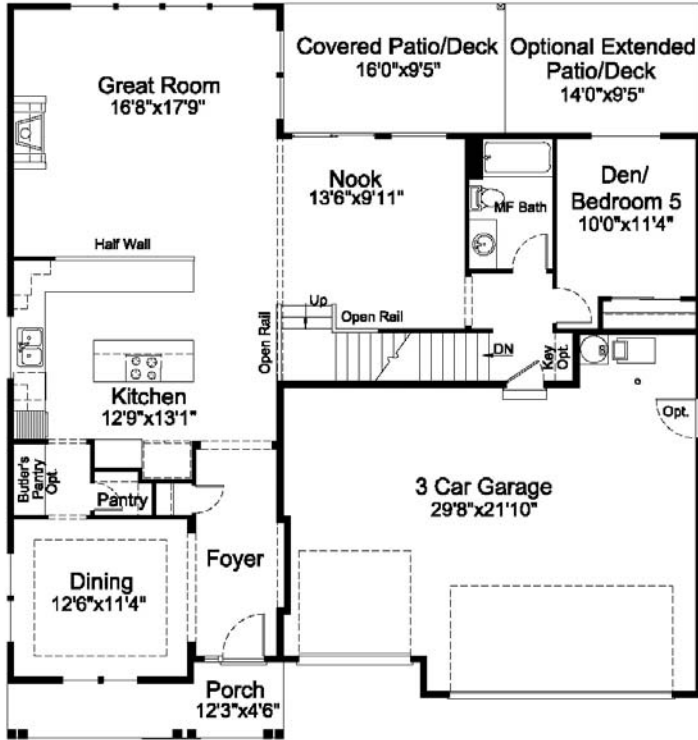

Avalon w/ Basement

For plan and location specific questions, please contact your Community Manager.
Plan may be reversed to accommodate homesite grade and layout. Square footage noted is approximate. 5/19/09

Main Floor Plan