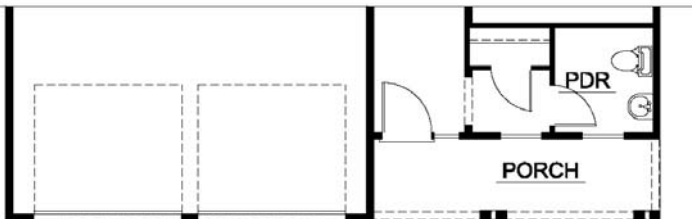

Euro Elevation

"DRAFT"