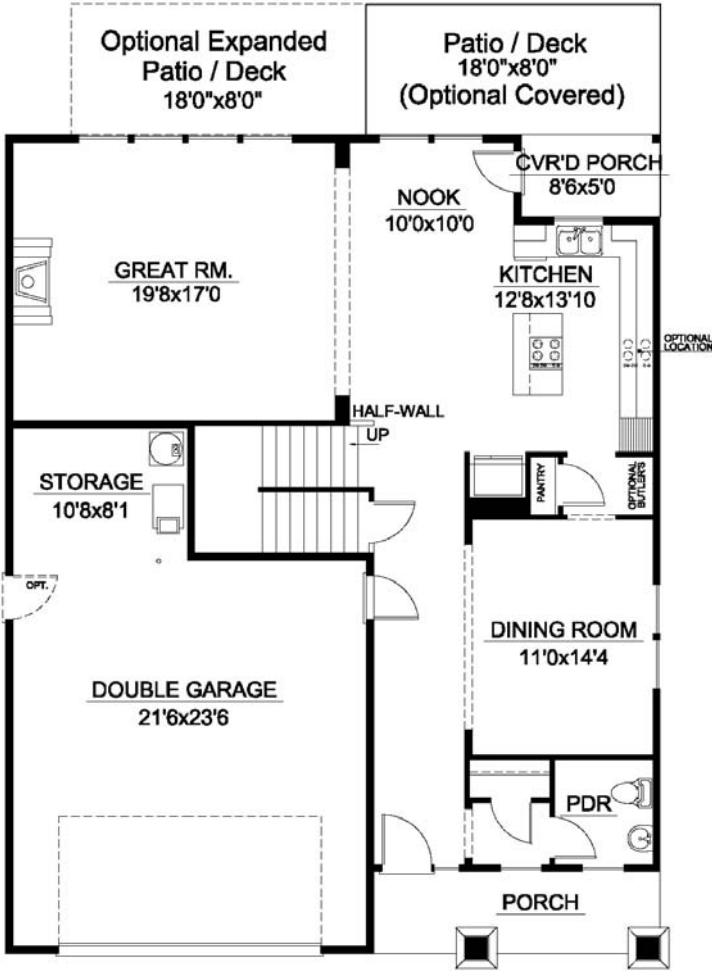

Essex

Euro
3,056 Sq. Ft.

Northwest
3,034 Sq. Ft.

Renaissance-Homes.Com

 **RENAISSANCE HOMES**TM

Winner, 32 Street of Dreams Award. Celebrating building locally for over 23 years. We are committed to constantly improving and updating our homes. Artist renderings may not exactly represent final product. Pricing and availability subject to change without notice. Square footage noted is approximate. Rev 9/23/09

Essex

For plan and location specific questions, please contact your Community Manager.
 Plan may be reversed to accommodate homesite grade and layout. Square footage noted is approximate. 9/23/09

Upper Floor Plan