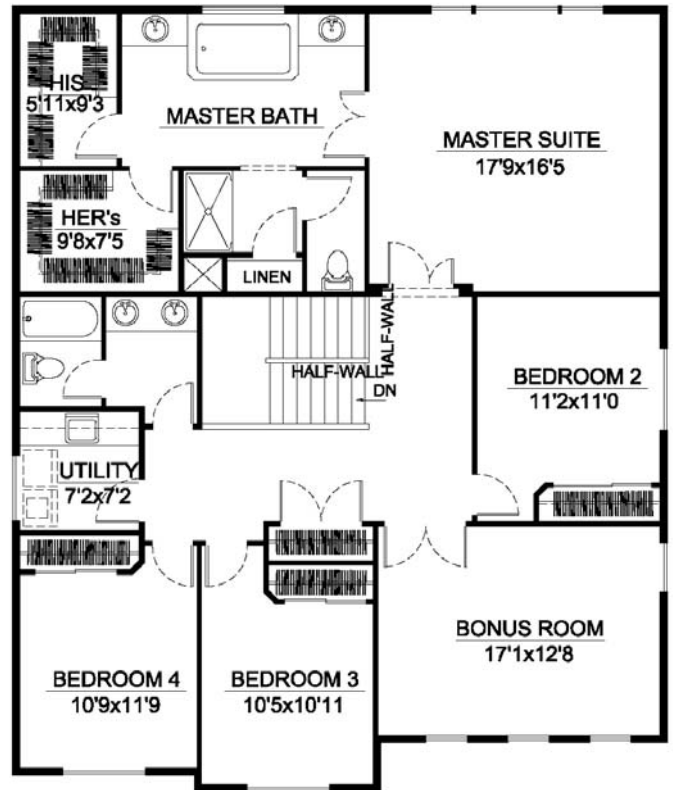

Euro Elevation

"DRAFT"