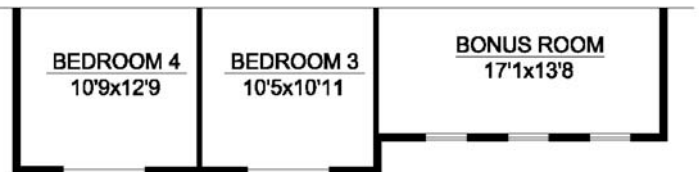

Euro Elevation

"DRAFT"