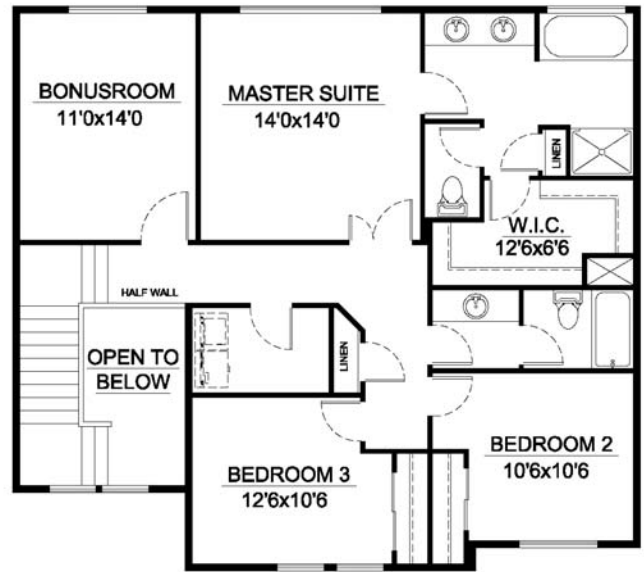

Lochlan

Euro
2,068 Sq. Ft.

Northwest
2,080 Sq. Ft.

DRAFT

Renaissance-Homes.Com

 RENAISSANCE HOMES™

Winner, 32 Street of Dreams Award. Celebrating building locally for over 23 years. We are committed to constantly improving and updating our homes. Artist renderings may not exactly represent final product. Pricing and availability subject to change without notice. Square footage noted is approximate. 8/25/09

Lochlan

For plan and location specific questions, please contact your Community Manager.
Plan may be reversed to accommodate homesite grade and layout. Square footage noted is approximate. 8/25/09

"DRAFT"

Main Floor Plan

Northwest Elevation

Upper Floor Plan

Northwest Elevation

Euro Elevation

Euro Elevation