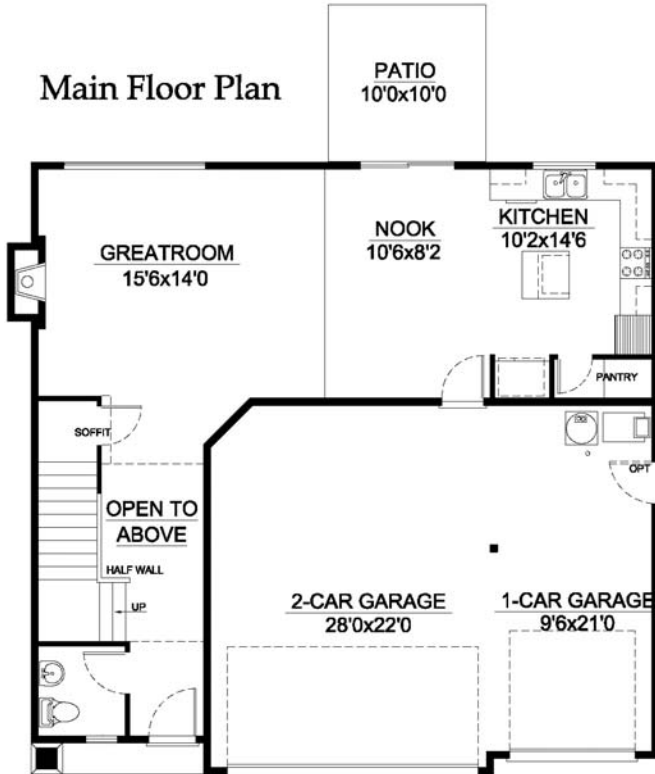

Lochlan

For plan and location specific questions, please contact your Community Manager.
Plan may be reversed to accommodate homesite grade and layout. Square footage noted is approximate. 8/25/09

"DRAFT"

Main Floor Plan

Northwest Elevation