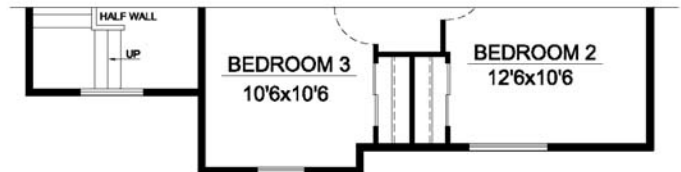

Lochlan

For plan and location specific questions, please contact your Community Manager.
Plan may be reversed to accommodate homesite grade and layout. Square footage noted is approximate. 8/25/09

"DRAFT"

Main Floor Plan

Northwest Elevation

Upper Floor Plan

Northwest Elevation

Euro Elevation

Euro Elevation