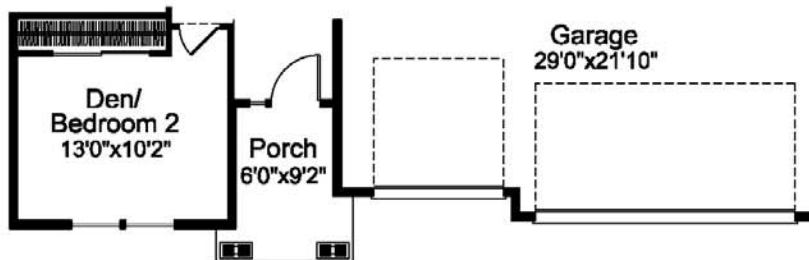

Northwest Elevation