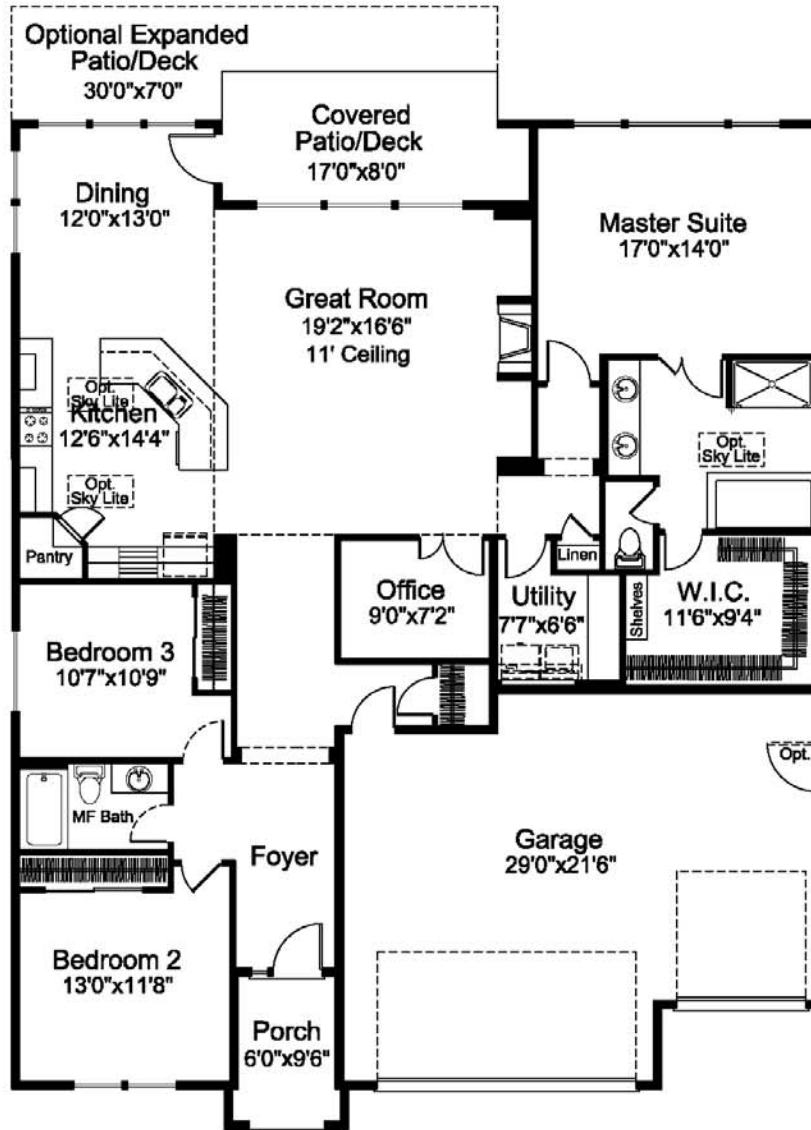

Modena

Northwest
2,126 Sq. Ft.

Euro
2,161 Sq. Ft.

Renaissance-Homes.Com

 **RENAISSANCE HOMES**TM

Winner, 32 Street of Dreams Award. Celebrating building locally for over 23 years. We are committed to constantly improving and updating our homes. Artist renderings may not exactly represent final product. Pricing and availability subject to change without notice. Square footage noted is approximate. Rev.4/15/08

Modena

For plan and location specific questions, please contact your Community Manager.
Plan may be reversed to accommodate homesite grade and layout. Square footage noted is approximate. 3/9/10

Main Floor Plan